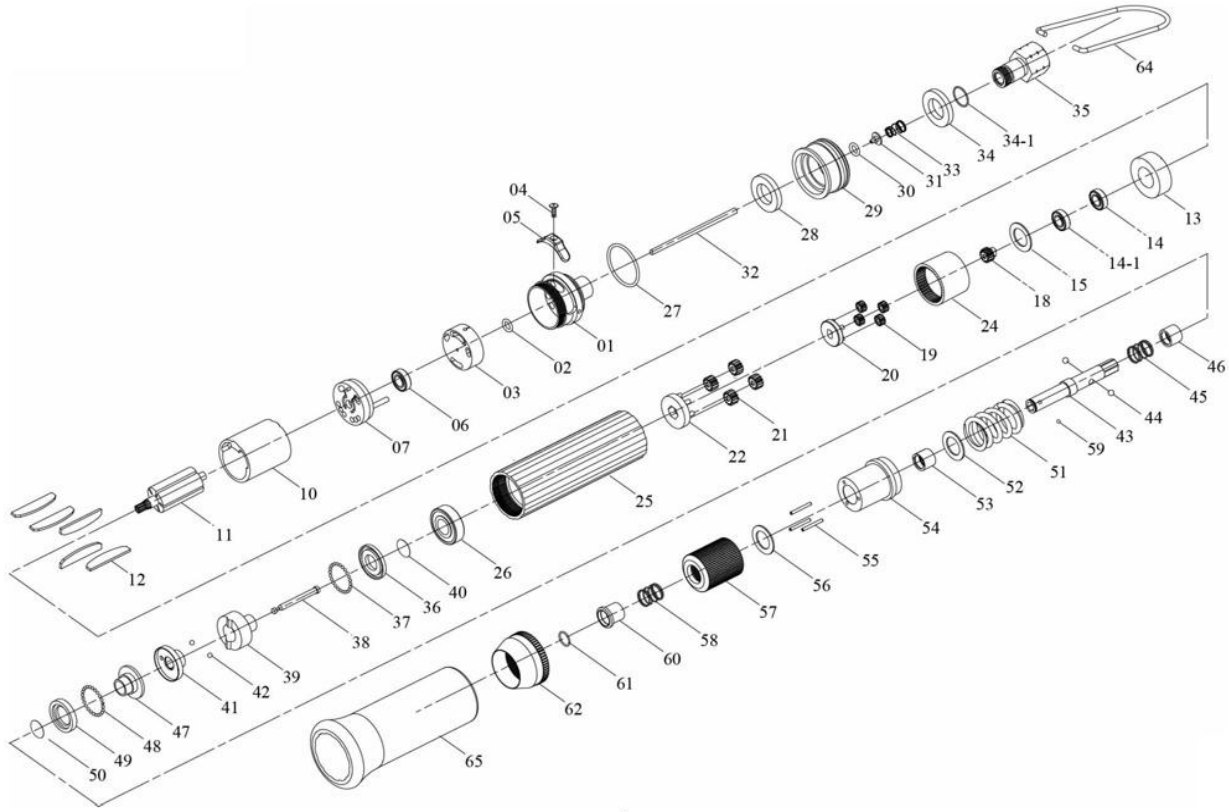

# OS-38PB **GAV** HAVALI SHUT-OFF TORNAVIDA

ITEM NO.	DESCRIPTION	Q'TY	ITEM NO.	DESCRIPTION	Q'TY
1	End Housing (Blue)	1	35	Air Inlet Bushing	1
2	O Ring	1	36	Retainer	1
3	Valve	1	37	Ball	28
4	Set Screw And Washer	1	38	Pilot Pin	1
5	Switch	1	39	Rear Clutch	1
6	Ball Bearing	1	40	C Ring	1
7	End Plate	1	41	Center Clutch	1
10	Cylinder	1	42	Ball	2
11	Rotor	1	43	Anvil	1
12	Blade	5	44	Ball	2
13	Front Plate	1	45	Spring	1
14	Ball Bearing	1	46	Slide Base	1
14-1	Ball Bearing	1	47	End Clutch	1
15	Washer	1	48	Ball	22
18	18T Plant Gear	1	49	Ball Race	1
19	12T Plate Gear	4	50	C Ring	1
20	Third Gear Cage and Main Gear	1	51	Torque Spring	1
21	12T Plant Gear	4	52	Washer	1
22	Third Gear Cage	1	53	Anvil Bushing	1
24	Internal Gear	1	54	Clutch Housing	1
25	Center Housing (Blue)	1	55	Needle Pin	3
26	Ball Bearing	1	56	Regulation Washer	1
27	O Ring	1	57	Torque Ring	1
28	Silencer	2	58	Spring	1
29	Exhaust Deflector	1	59	Ball	1
30	O Ring	1	60	Bit Slide Sleeve	1
31	Valve Plate	1	61	C Ring	1
32	Operating Rod	1	62	Rear Housing	1
33	Cone Spring	1	64	Suspension Ring	1
34	Silencer	1	65	Soft Cover	1
34-1	O Ring	1			